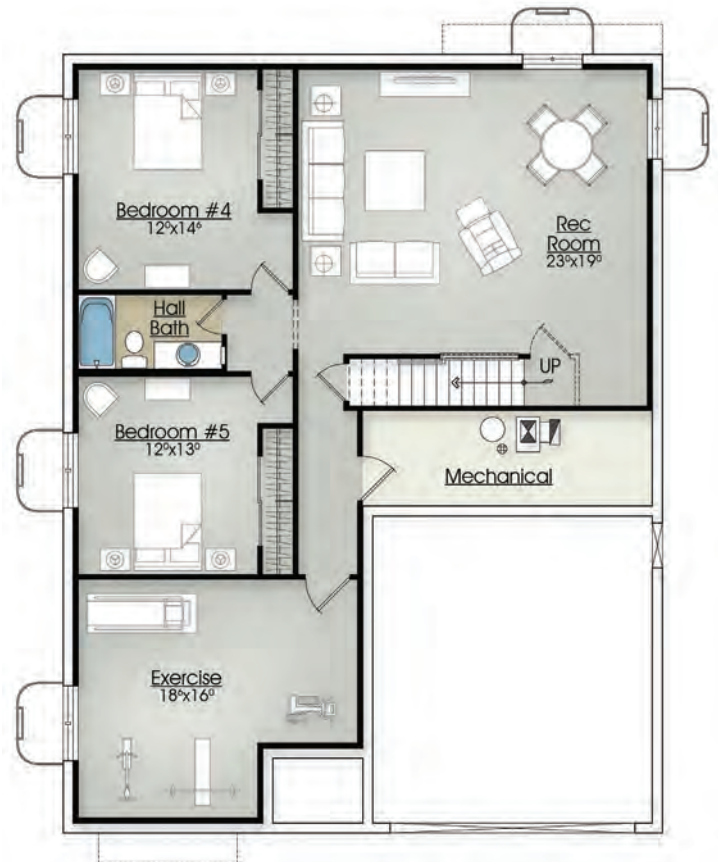

The Cutler (3 Bedrooms on main floor)

Craftsman Elevation

Euro Elevation

Traditional Elevation

Main level master suite. Family-centered hearth room. Room to relax and play.

- 1,670sf to 3,106sf
- Up to 6 Bedrooms and 3 Full Baths
- 9' Ceilings
- 2x6 Exterior Walls
- Energy Star Certified