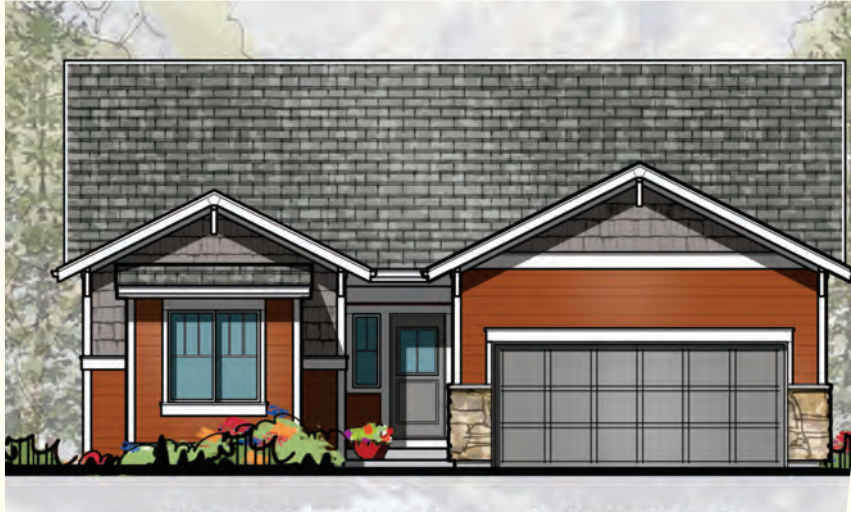

The Cutler (3 Bedrooms on main floor)

Craftsman Elevation

Euro Elevation

Traditional Elevation

Main level master suite. Family-centered hearth room. Room to relax and play.

- 1,670sf to 3,106sf
- Up to 6 Bedrooms and 3 Full Baths
- 9' Ceilings
- 2x6 Exterior Walls
- Energy Star Certified