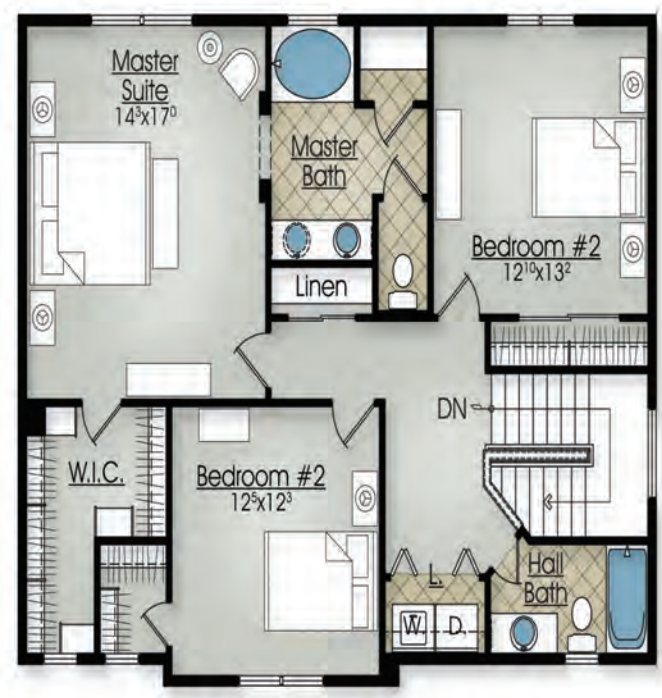

The Incline

Craftsman Elevation

Euro Elevation

Traditional Elevation

Reunion Homes
www.reunionhomescolorado.com
 719-203-5448

- 1,884sf
- 3 Bedrooms and 2.5 Baths
- 9' Ceilings
- Energy Star Certified